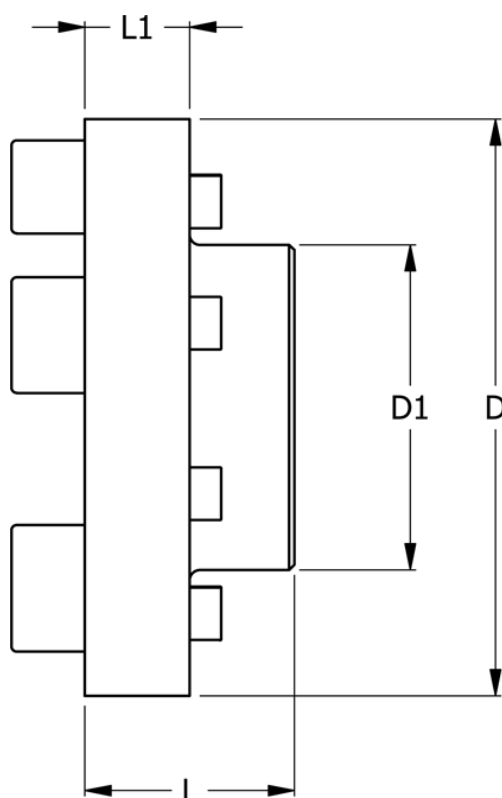

Article number: 330618023

Description: Coupling N-Eupex str. 180
Part 2 & 3 without bore

Measures

D	= 180
D1	= 108
L	= 70
L1	= 30
Max bore	= 65
Torque (N m)	= 880